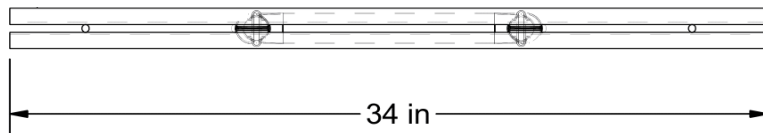

WEIGHT: 14 LBS

P.O. Box 29 Shelby, Ohio 44875

info@amertower.com

Telephone

www.amertower.com

Fax

(419) 347-1185

Since 1953