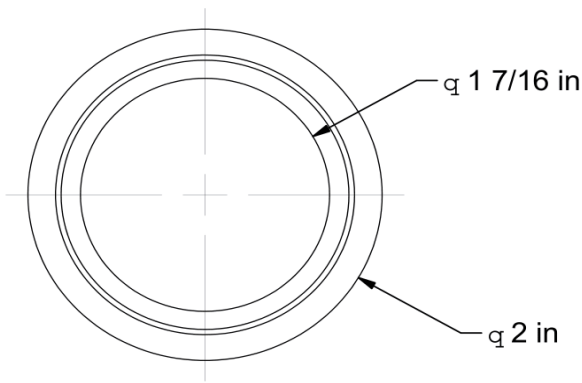

WEIGHT: 2 LBS

 P.O. Box 29 Shelby, Ohio 44875 info@amertower.com Telephone (419) 347-1185 www.amertower.com Since 1953 Fax (419) 347-1654			
TITLE B-1 BUSHING			
SIZE A	DWG NO 1075		REV
DRAWN BY: DOW		DATE 5/17/2003	