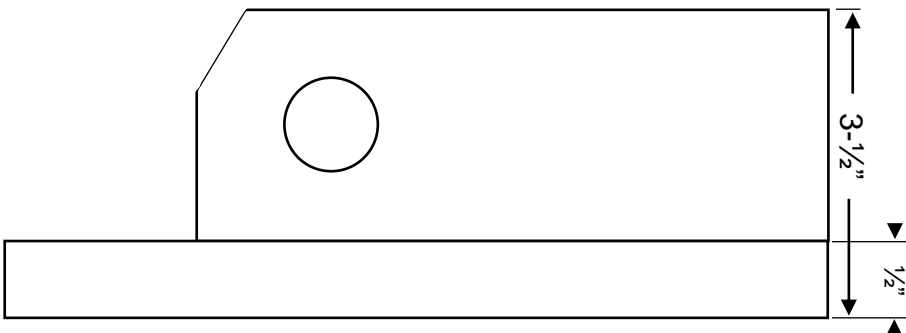

WEIGHT: 24 LBS

2	3	U-BOLT
1	1	AME 65 GUY BRACKET
ITEM	QTY	DESCRIPTION
PARTS LIST		

AMERITE!
 P.O. Box 29 Shelby, Ohio 44875
 info@amertower.com
 www.amertower.com
 Telephone (419) 347-1185 Since 1953 Fax (419) 347-1654

TITLE
AME 65-GB, GUY BRACKETS #65

SIZE A	DWG NO 2317	SHT. # 1
DRAWN BY: AMC		DATE 7/10/2023