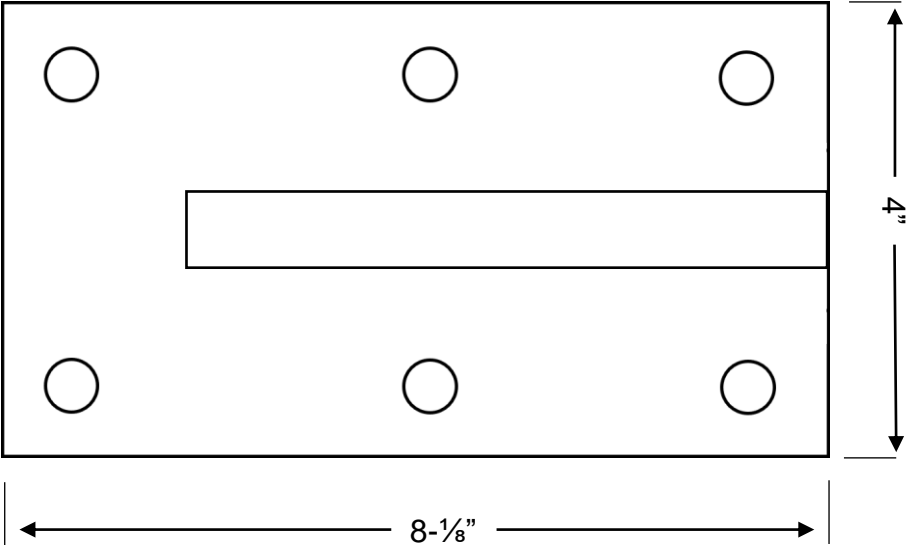

WEIGHT: 24 LBS

2	3	U-BOLT
1	1	AME 65 GUY BRACKET
ITEM	QTY	DESCRIPTION
PARTS LIST		

AMERITE!
 P.O. Box 29 Shelby, Ohio 44875
 info@amertower.com
 www.amertower.com
 Telephone (419) 347-1185 Since 1953 Fax (419) 347-1654

TITLE
AME 65-GB, GUY BRACKETS #65

SIZE A	DWG NO 2317	SHT. # 1
DRAWN BY: AMC		DATE 7/10/2023